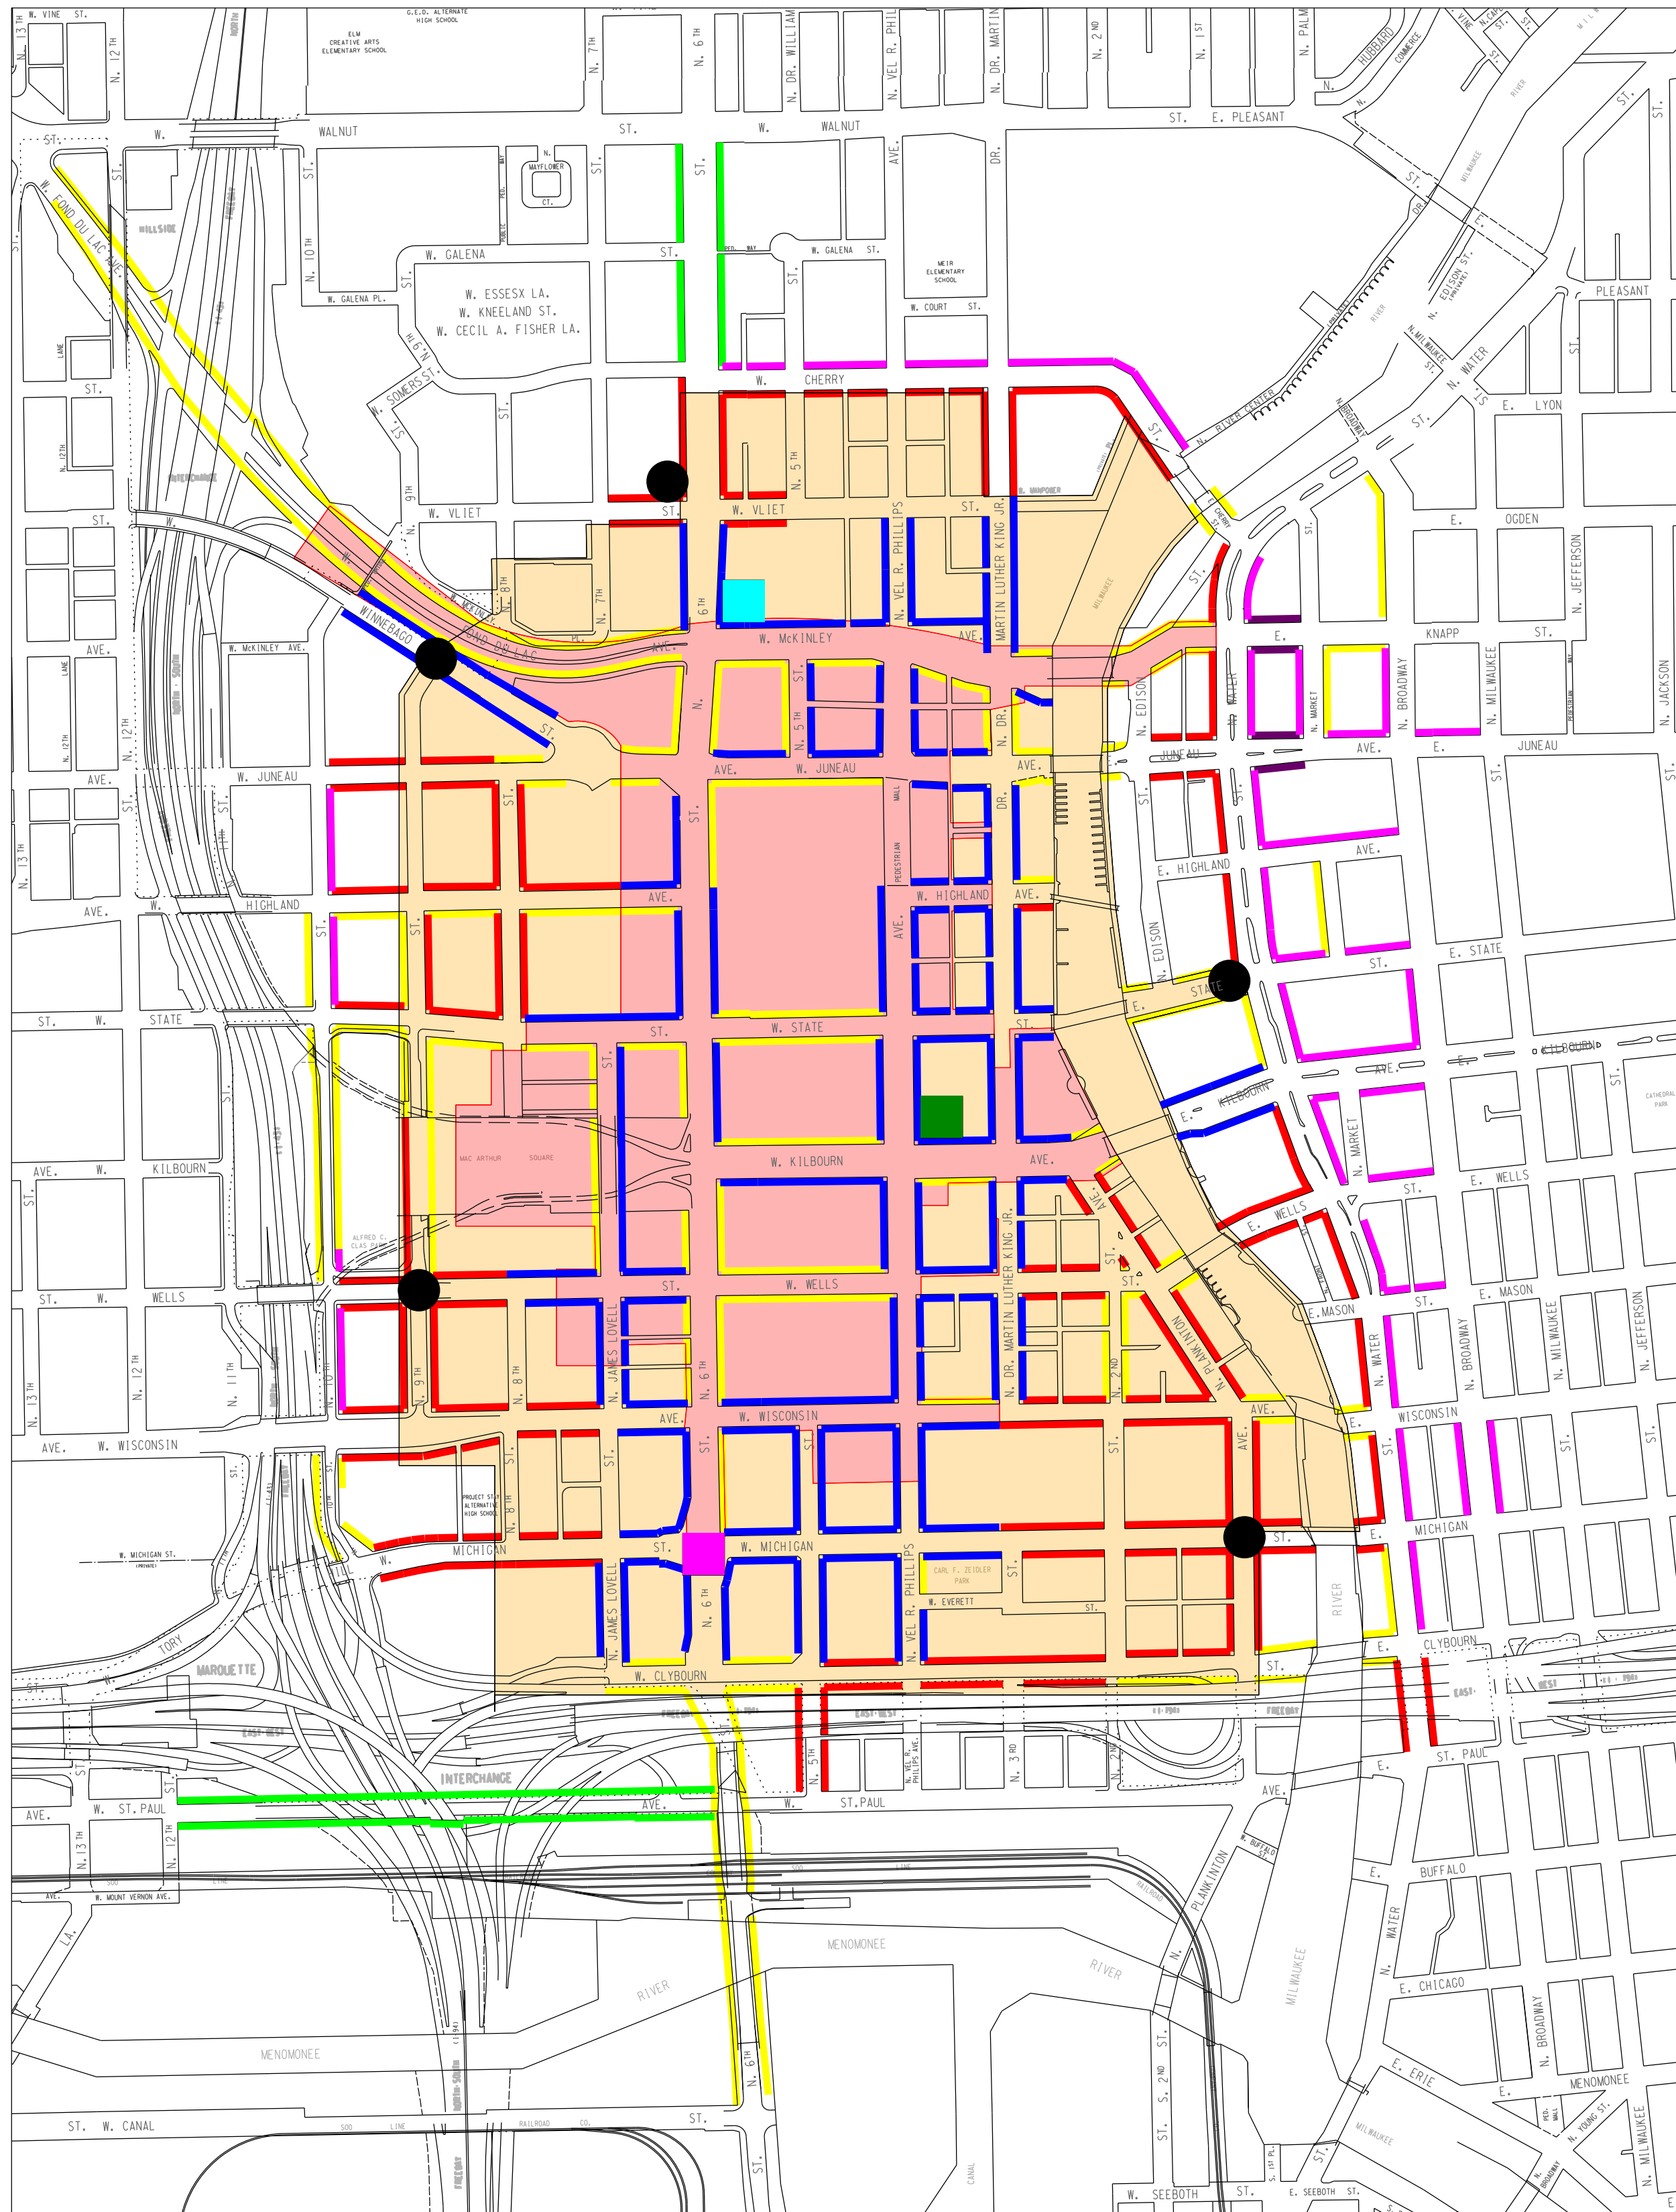

RNC PARKING RESTRICTIONS PHASES 1, 3, 4 & 5 INNER & OUTER PERIMETERS

- VEHICLE SCREENING PERIMETER
- PEDESTRIAN RESTRICTED PERIMETER
- NO PARKING ANYTIME - 7/5/24-7/21/24

Phase 1 - Perimeter Staging
12:01 AM Friday 7/5/24 to 11:59 PM Sunday 7/21/24
E. Knapp St. - N. Water St. to N. Market St.
E. Juneau St. - N. Water St. to N. Market St.

- NO PARKING ANYTIME - 7/8/24-7/21/24

Phase 3 - RNC Inner Perimeter
12:01 AM Monday 7/8/24 to 11:59 PM Sunday 7/21/24

W. Winnebago St. N. 10th St. to roundabout
W. McKinley St. - N. 13th St. to N. Water St.
W. Juneau St. - N. 7th to N. Martin Luther King Dr.
W. Highland Ave. - N. 7th St. to N. Martin Luther King Dr.
W. State St. - N. 8th St. to N. Water St.
W. Kilbourn Ave. - N. 6th St. to N. Water St.
W. Wells St. - N. 8th St. to N. Martin Luther King Dr.
W. Wisconsin Av. - N. 7th St. to N. Martin Luther King Dr.
W. Michigan Av. N. 7th St. to N. Martin Luther King Dr.
N. 7th St. - W. Winnebago St. to W. Wisconsin St.
N. 6th St. - W. Vliet St. to W. Clybourn St.
N. 5th St. - W. McKinley St. to W. Juneau St.
N. 5th St. - W. Wisconsin Av. to W. Clybourn Av.
N. Vel R. Phillips Av. - W. Vliet St. to W. Juneau St.
N. Vel R. Phillips Av. - W. Highland Av. to W. Wisconsin St.
N. Martin Luther King Dr. - W. Vliet St. to W. Wisconsin Av.
N. James Lovell St. - W. Michigan St. to W. Clybourn St.